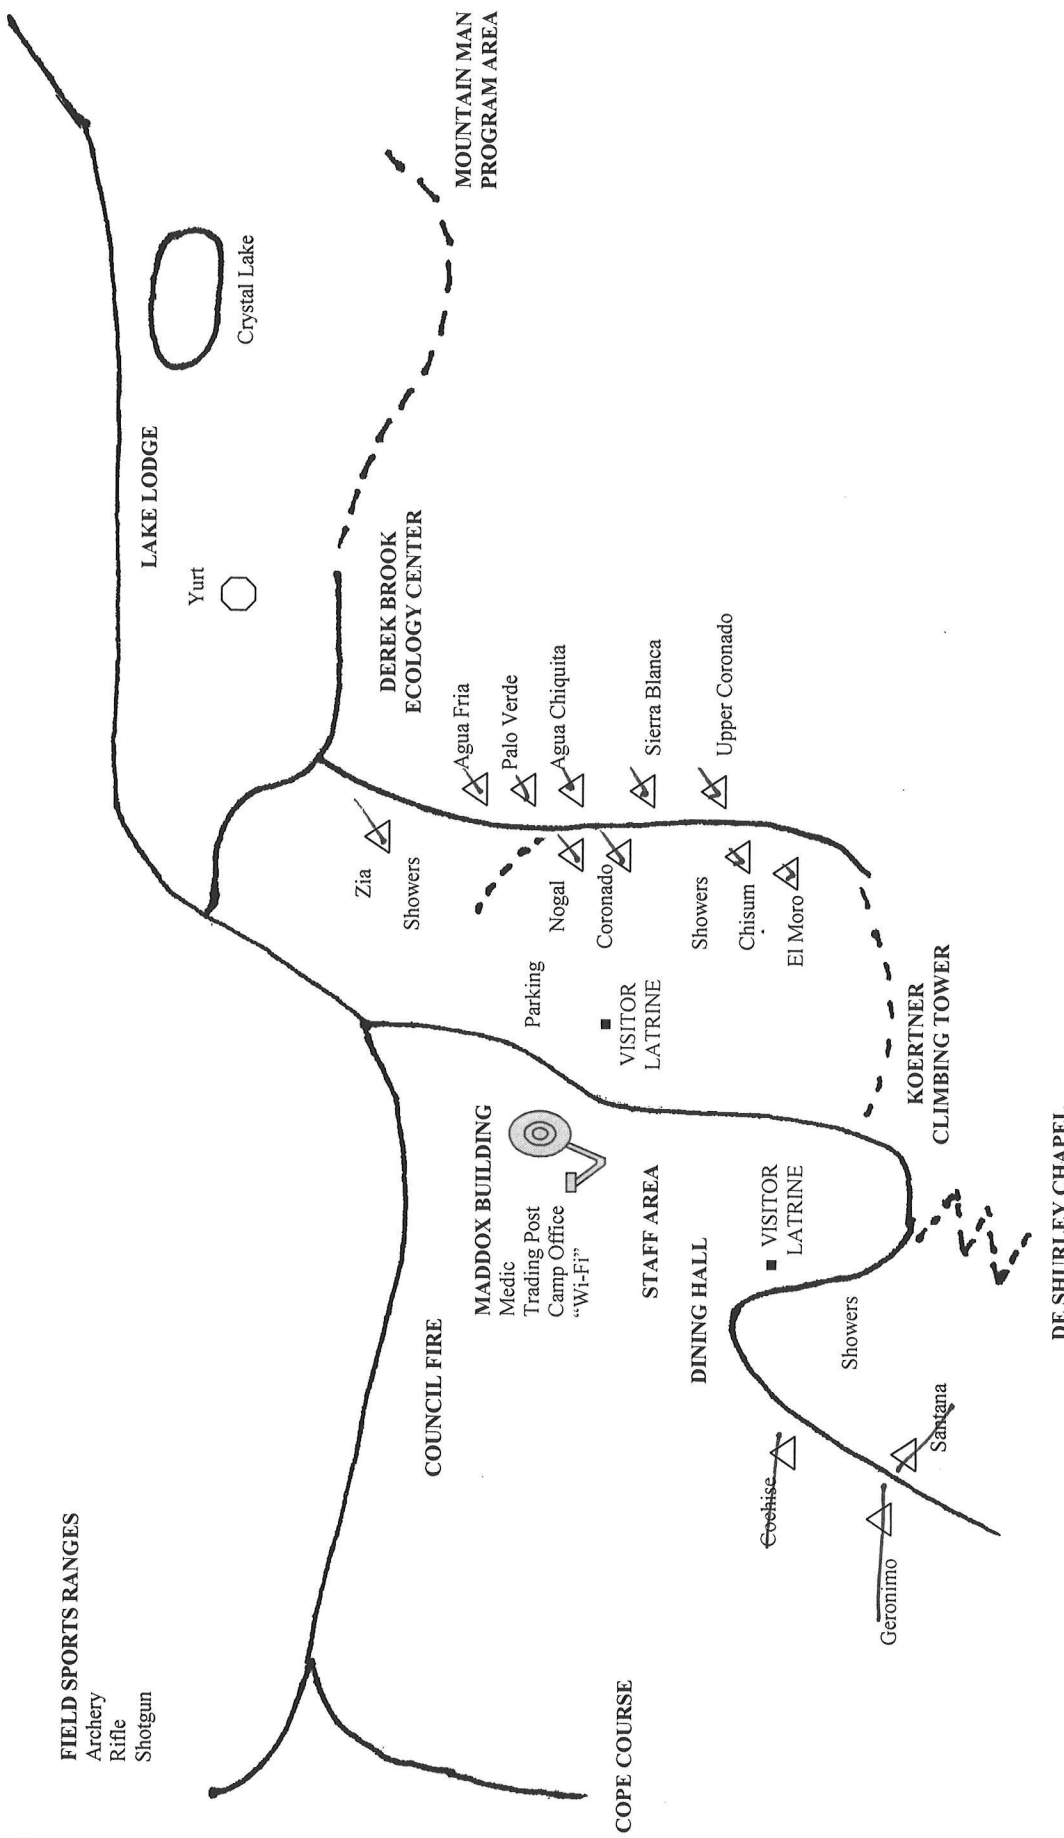

FIELD SPORTS RANGES
Archery
Rifle
Shotgun

Wehinahpay Mountain Camp, Boy Scouts of America
319 Potato Canyon Rd.
Sacramento, New Mexico 88347
575-687-2691

Conquistador Council, Boy Scouts of America
2603 N. Aspen Ave.
Roswell, New Mexico 88201
575-622-3461

Wehinahpay Mountain Camp BSA
Since 1927
Sacramento Mountains, New Mexico
Elevation 9,000 ft.